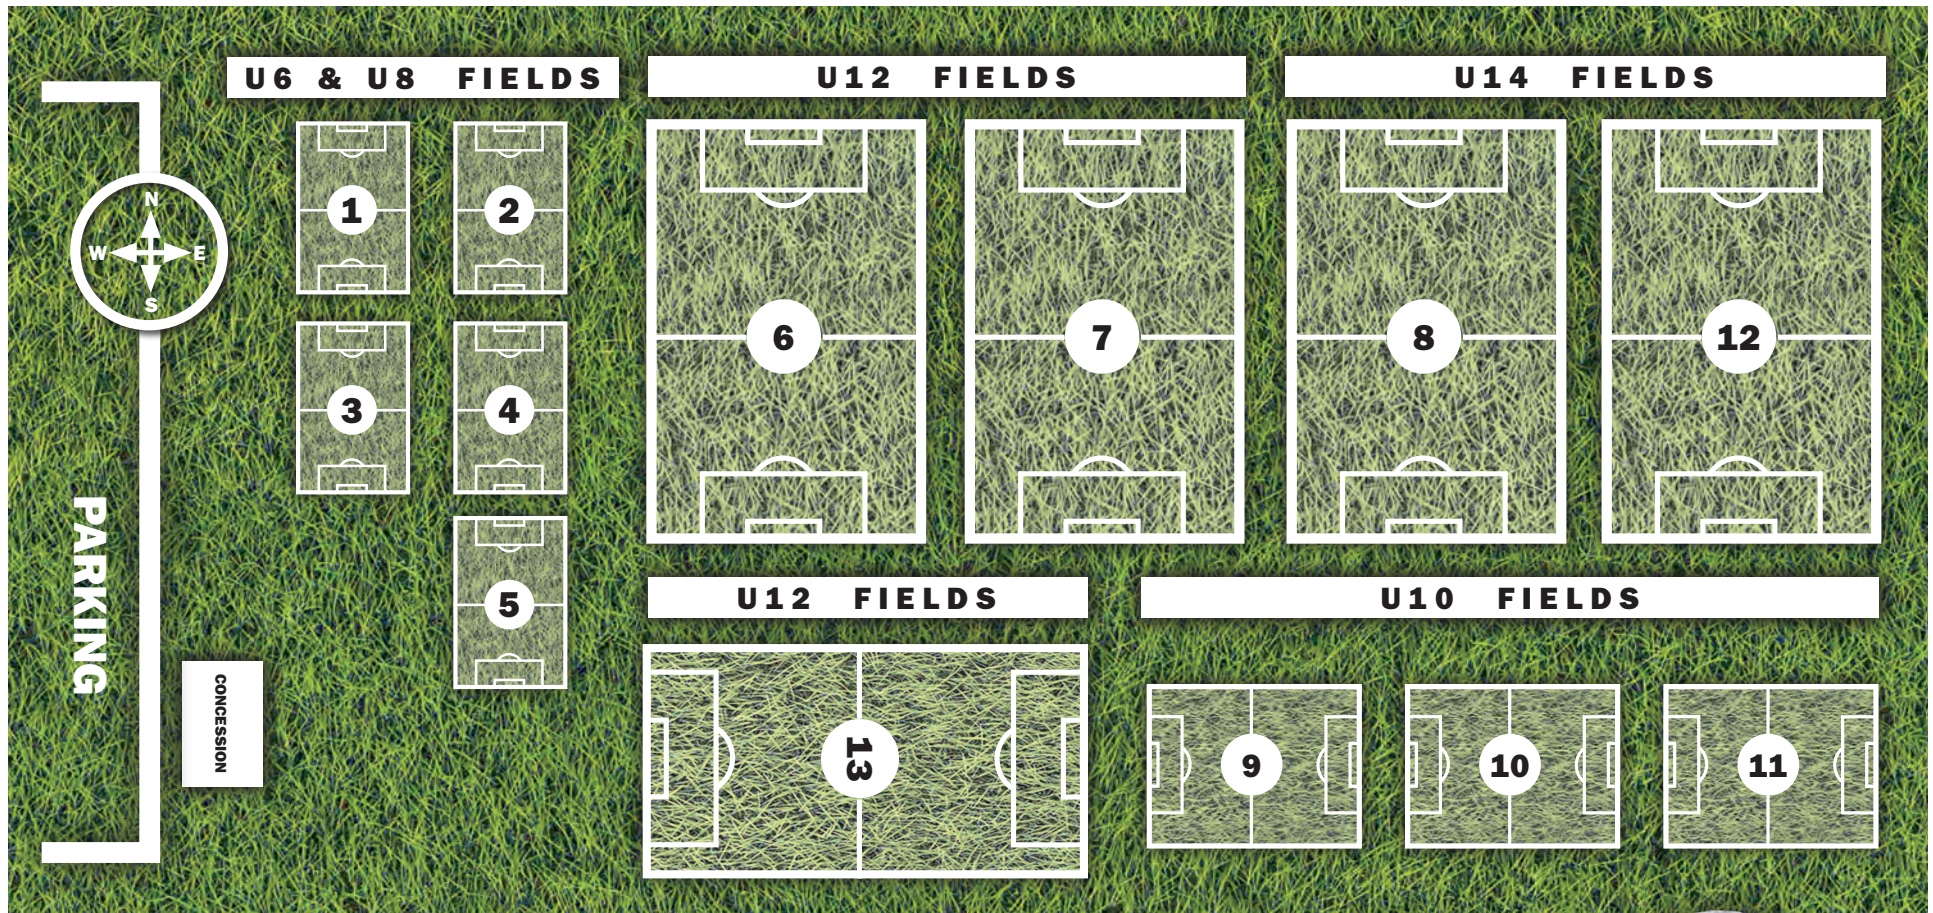

NWISC FIELD MAP - SPRING 2017 REC SOCCER

NWISC would like to extend a thank you to all of our field sponsors that have allowed NWISC the ability to maintain our complex at a high level making it one of the best complexes in the surrounding area. NWISC works with the field sponsors and along with many other area businesses, including All American Turf, Del's Garden Center and Bolten & Menk to achieve this.

2015/16 Field Sponsors:

- Field 1 - **Mr. B's Flooring**
- Field 2 - **Iowa Lakes Electric**
- Field 3 - **GW Pete Howe**
- Field 4 - **Quail Construction**
- Field 5 - **H&N Chevrolet Buick**
- Field 6 - **IGL Teleconnect**
- Field 9 - **Pizza Ranch**
- Field 10 - **Spencer Jaycees**

Map Design Donated by: **Spencer Daily Reporter**